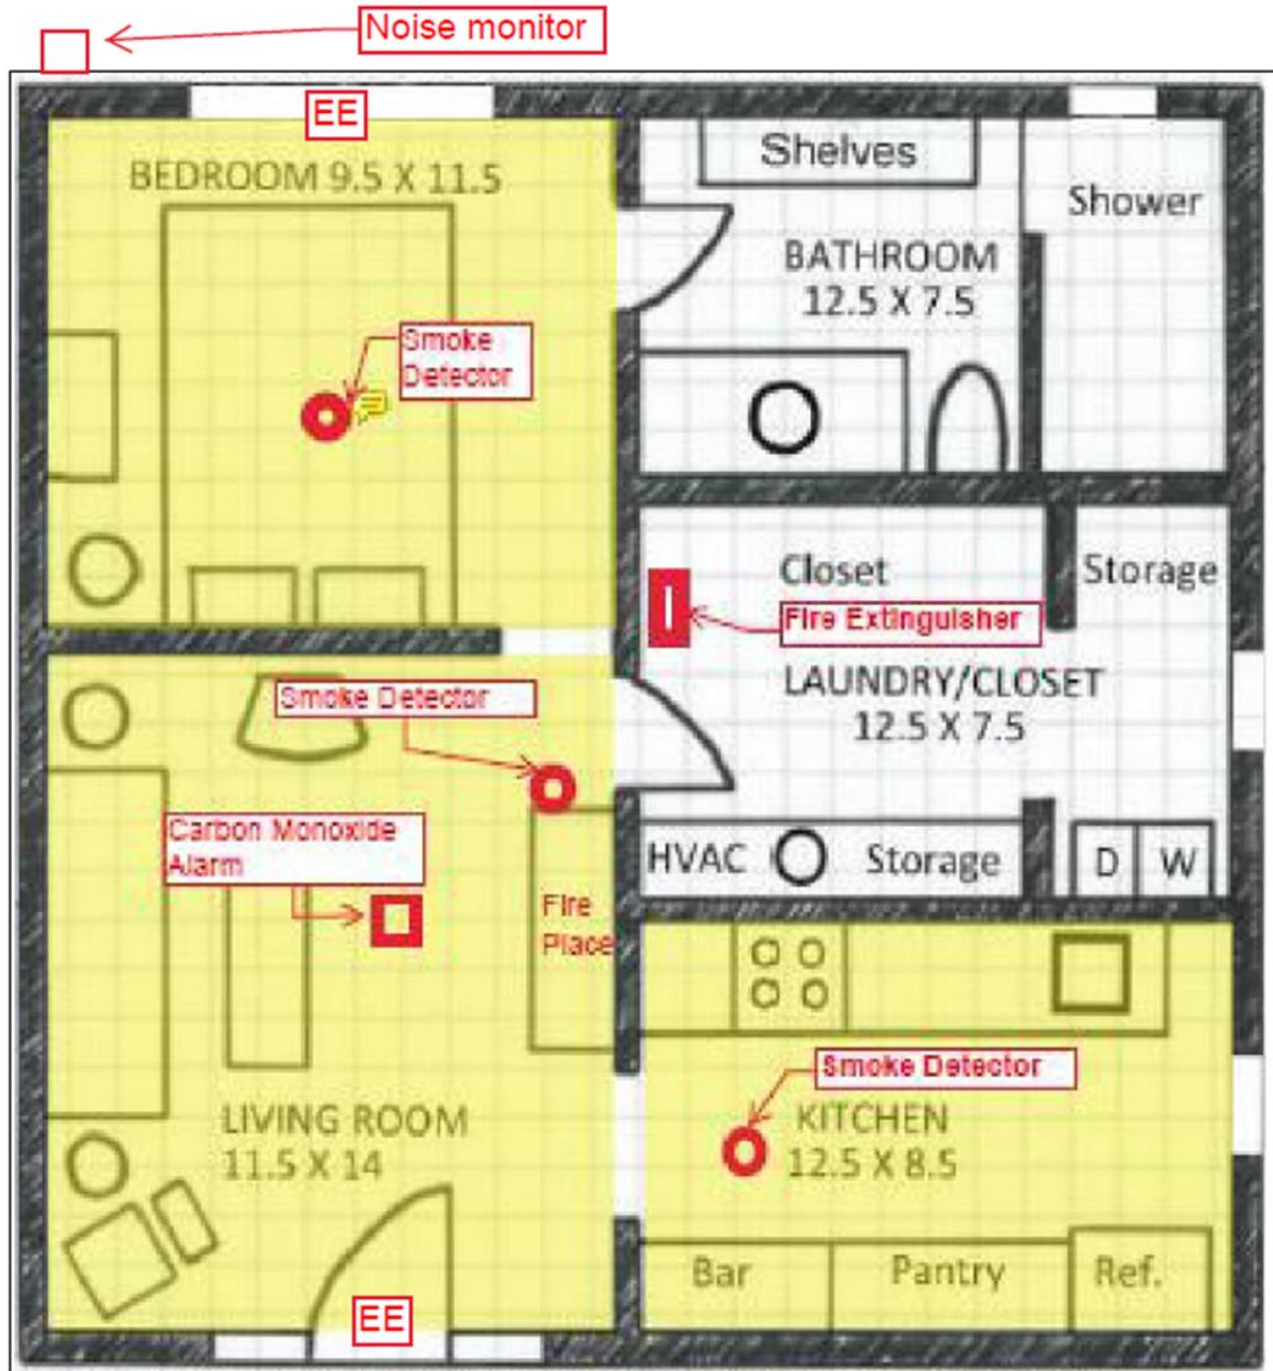

Sample Floor Plan

EE - Emergency Exit